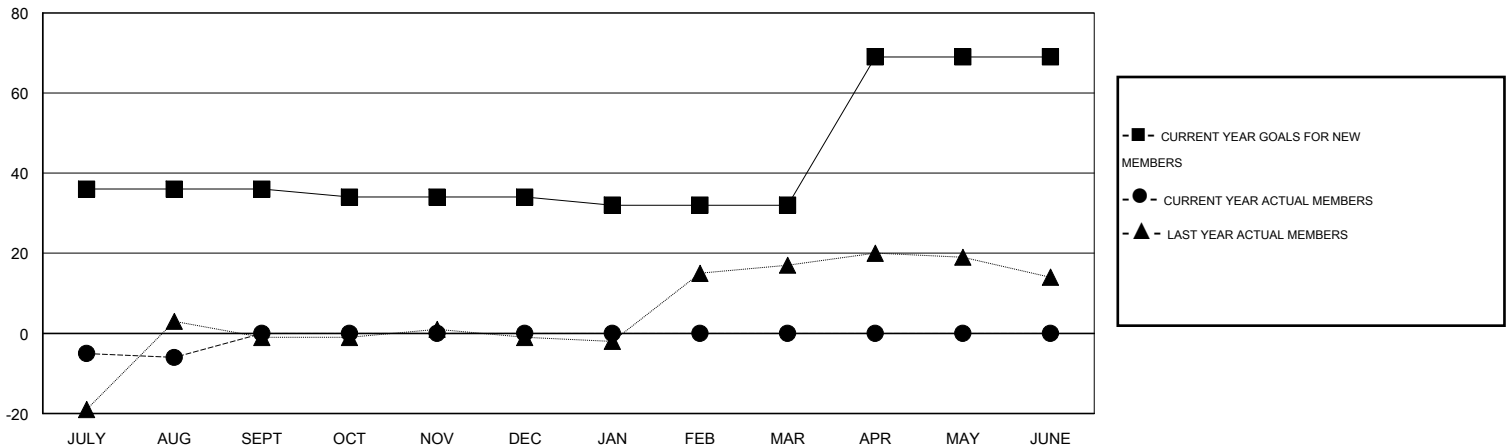

MONTHLY MEMBERSHIP PROGRESS REPORT

District 122

Results as of: 8/31/2016

GMT: MIKLOS HORVATH

LOCATION CZECH REPUBLIC

GMT CA 4

Clubs					Members				
RESULTS FOR 2016-2017					RESULTS FOR 2016-2017				
QUARTER	NEW CLUB GOAL	NEW CLUBS	DROPPED CLUBS	NET GAIN/LOSS	QUARTER	NEW MEMBER GOAL	CHARTER AND NEW MEMBERS ADDED	DROPPED MEMBERS	NET GAIN/LOSS
JULY/AUG/SEPT	1	0	0	0	JULY/AUG/SEPT	36	2	8	-6
OCT/NOV/DEC	0	0	0	0	OCT/NOV/DEC	-2	0	0	0
JAN/FEB/MAR	0	0	0	0	JAN/FEB/MAR	-2	0	0	0
APR/MAY/JUNE	1	0	0	0	APR/MAY/JUNE	37	0	0	0

GOALS AND ACTUAL NEW CLUBS CUMULATIVE

GOALS AND ACTUAL MEMBERS CUMULATIVE

DROPPED CLUBS: 0	2 CLUBS OF 43 ADDED 1 OR MORE NEW MEMBERS	<u>GENDER DISTRIBUTION</u>	
<u>DROPPED MEMBERS</u>		MALE	681 (73.62%)
DECEASED	CLICK HERE FOR HEALTH ASSESSMENT DATA	FEMALE	244 (26.38%)
CLUB CANCELLED		FAMILY UNIT MEMBERS	31
OTHER		HEAD OF HOUSEHOLD	15
TOTAL		NON-HEAD OF HOUSEHOLD	16