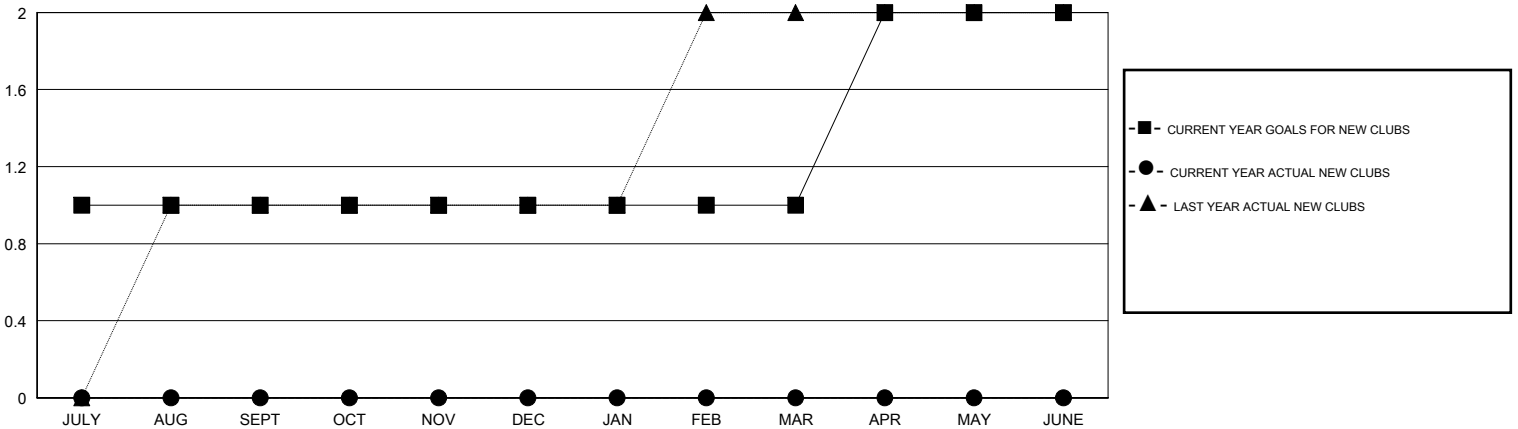

MONTHLY MEMBERSHIP PROGRESS REPORT

District 122

Results as of: 8/31/2016

GMT: MIKLOS HORVATH

LOCATION CZECH REPUBLIC

GMT CA 4

Clubs					Members				
RESULTS FOR 2016-2017					RESULTS FOR 2016-2017				
QUARTER	NEW CLUB GOAL	NEW CLUBS	DROPPED CLUBS	NET GAIN/LOSS	QUARTER	NEW MEMBER GOAL	CHARTER AND NEW MEMBERS ADDED	DROPPED MEMBERS	NET GAIN/LOSS
JULY/AUG/SEPT	1	0	0	0	JULY/AUG/SEPT	36	2	8	-6
OCT/NOV/DEC	0	0	0	0	OCT/NOV/DEC	-2	0	0	0
JAN/FEB/MAR	0	0	0	0	JAN/FEB/MAR	-2	0	0	0
APR/MAY/JUNE	1	0	0	0	APR/MAY/JUNE	37	0	0	0

GOALS AND ACTUAL NEW CLUBS CUMULATIVE

GOALS AND ACTUAL MEMBERS CUMULATIVE

DROPPED CLUBS: 0	2 CLUBS OF 43 ADDED 1 OR MORE NEW MEMBERS	<u>GENDER DISTRIBUTION</u>	
<u>DROPPED MEMBERS</u>		MALE	681 (73.62%)
DECEASED	CLICK HERE FOR HEALTH ASSESSMENT DATA	FEMALE	244 (26.38%)
CLUB CANCELLED		FAMILY UNIT MEMBERS	31
OTHER		HEAD OF HOUSEHOLD	15
TOTAL		NON-HEAD OF HOUSEHOLD	16